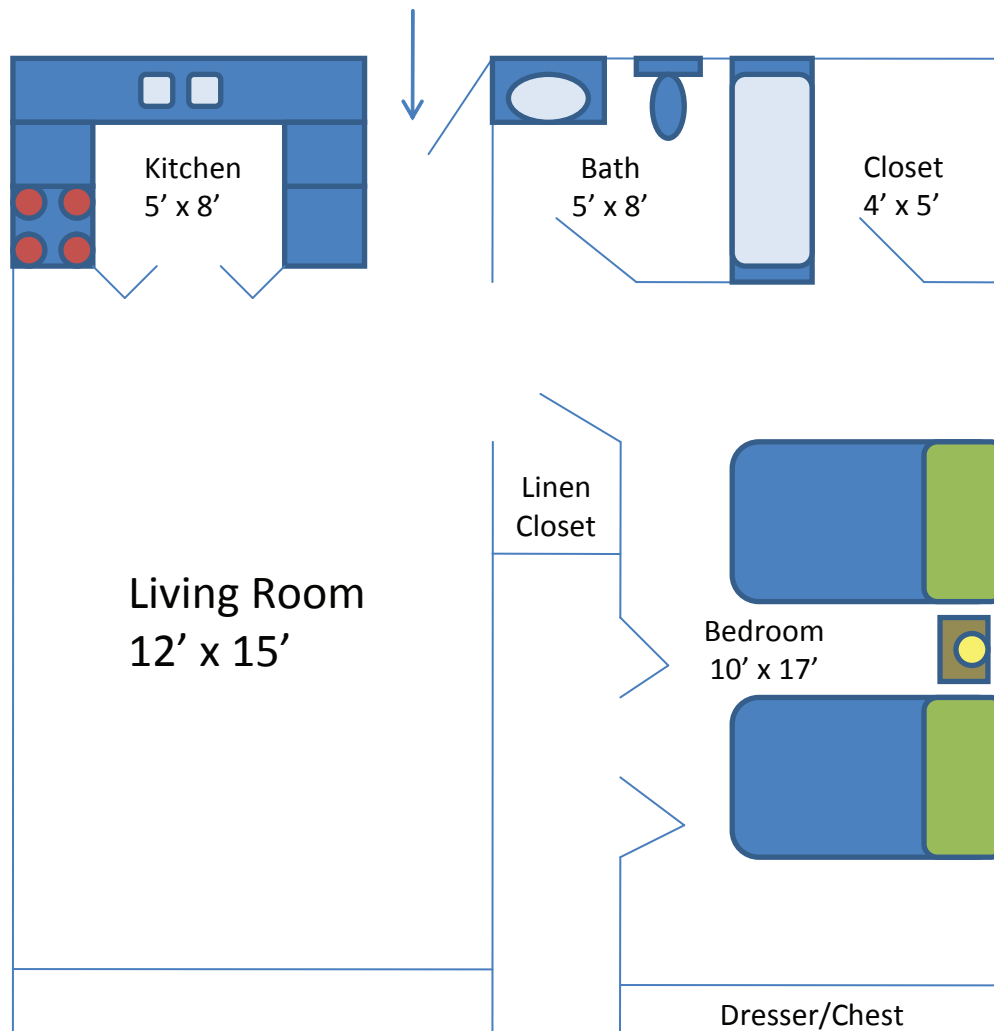

Andrus Central Complex

1 Bedroom, 450 sq. ft.

Services:

- Utilities
- 24-hour emergency call
- Laundry facilities
- Social/ Recreational/ Religious Programs
- Property and liability insurance
- Building and grounds maintenance
- Mid-Day meal
- Consultation with Nurse and Dietitian
- Scheduled transportation for shopping
- Cable television
- Mail service
- Weekly housekeeping and flat laundry

*Central Complex
apartments have indoor
access to lounges, the
dining room, office
laundry.*