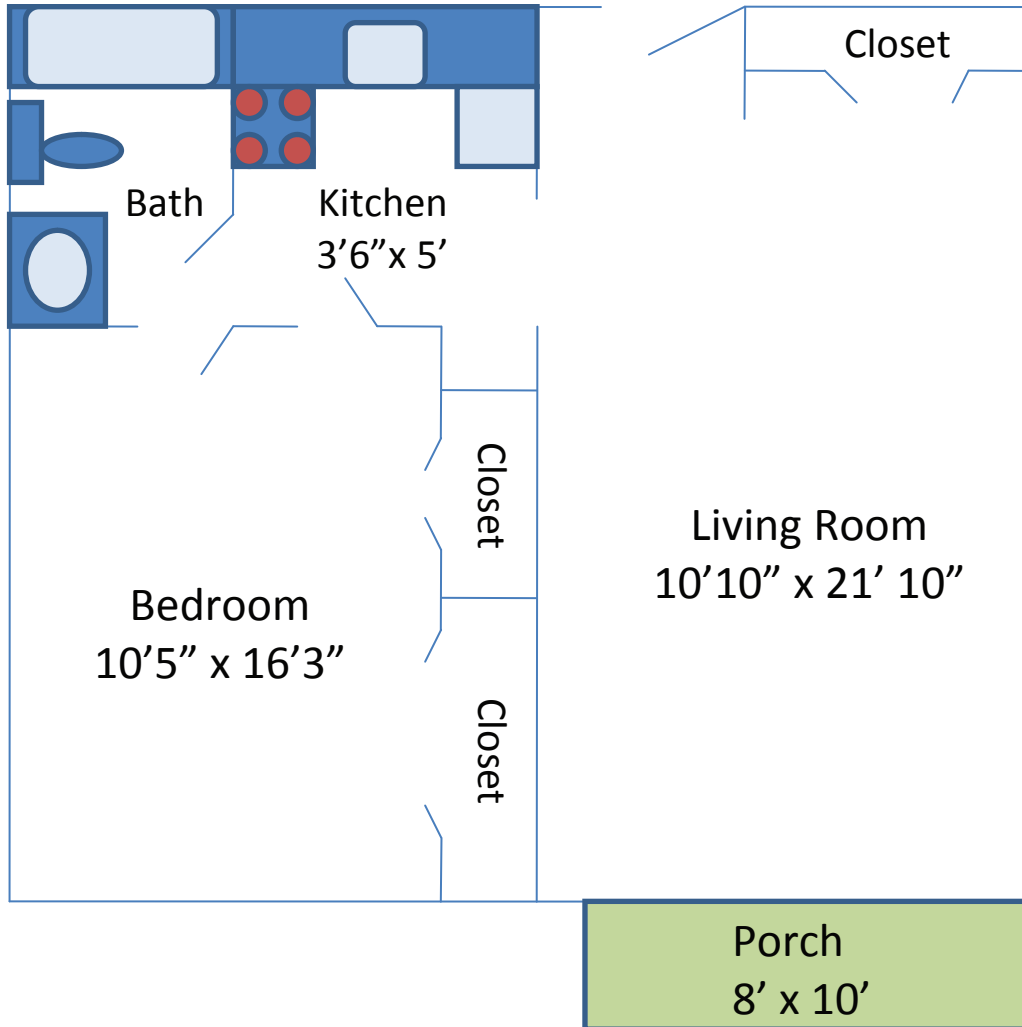

Berrios Hall E Apartment

1 Bedroom, 430 sq. ft.

Services:

- Mid-day meal
- Consultation with Nurse and Dietician
- Scheduled transportation for shopping
- Cable television
- Mail service
- 24-hour emergency call
- Laundry facilities
- Social/Recreational/Religious programs
- Property and liability insurance
- Building and grounds maintenance